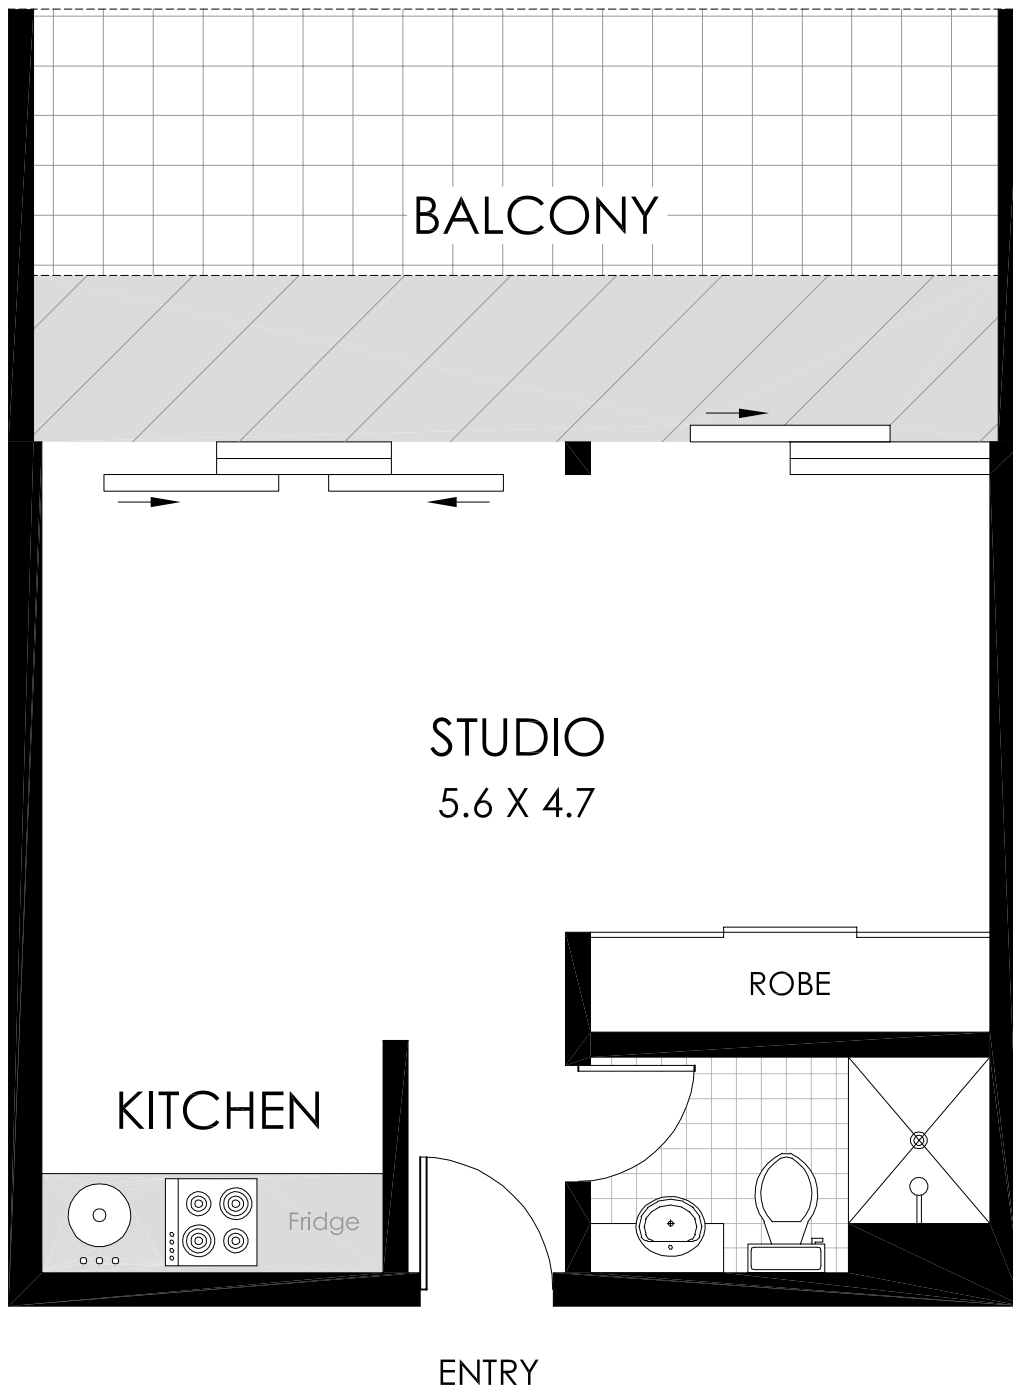

# BresicWhitney

41/1 DWYER STREET

Council Rates: \$660 pa

Water Rates: \$515 pa

Strata Levies: \$570 pq

CHIPPENDALE

Apartment Size: 39m<sup>2</sup>